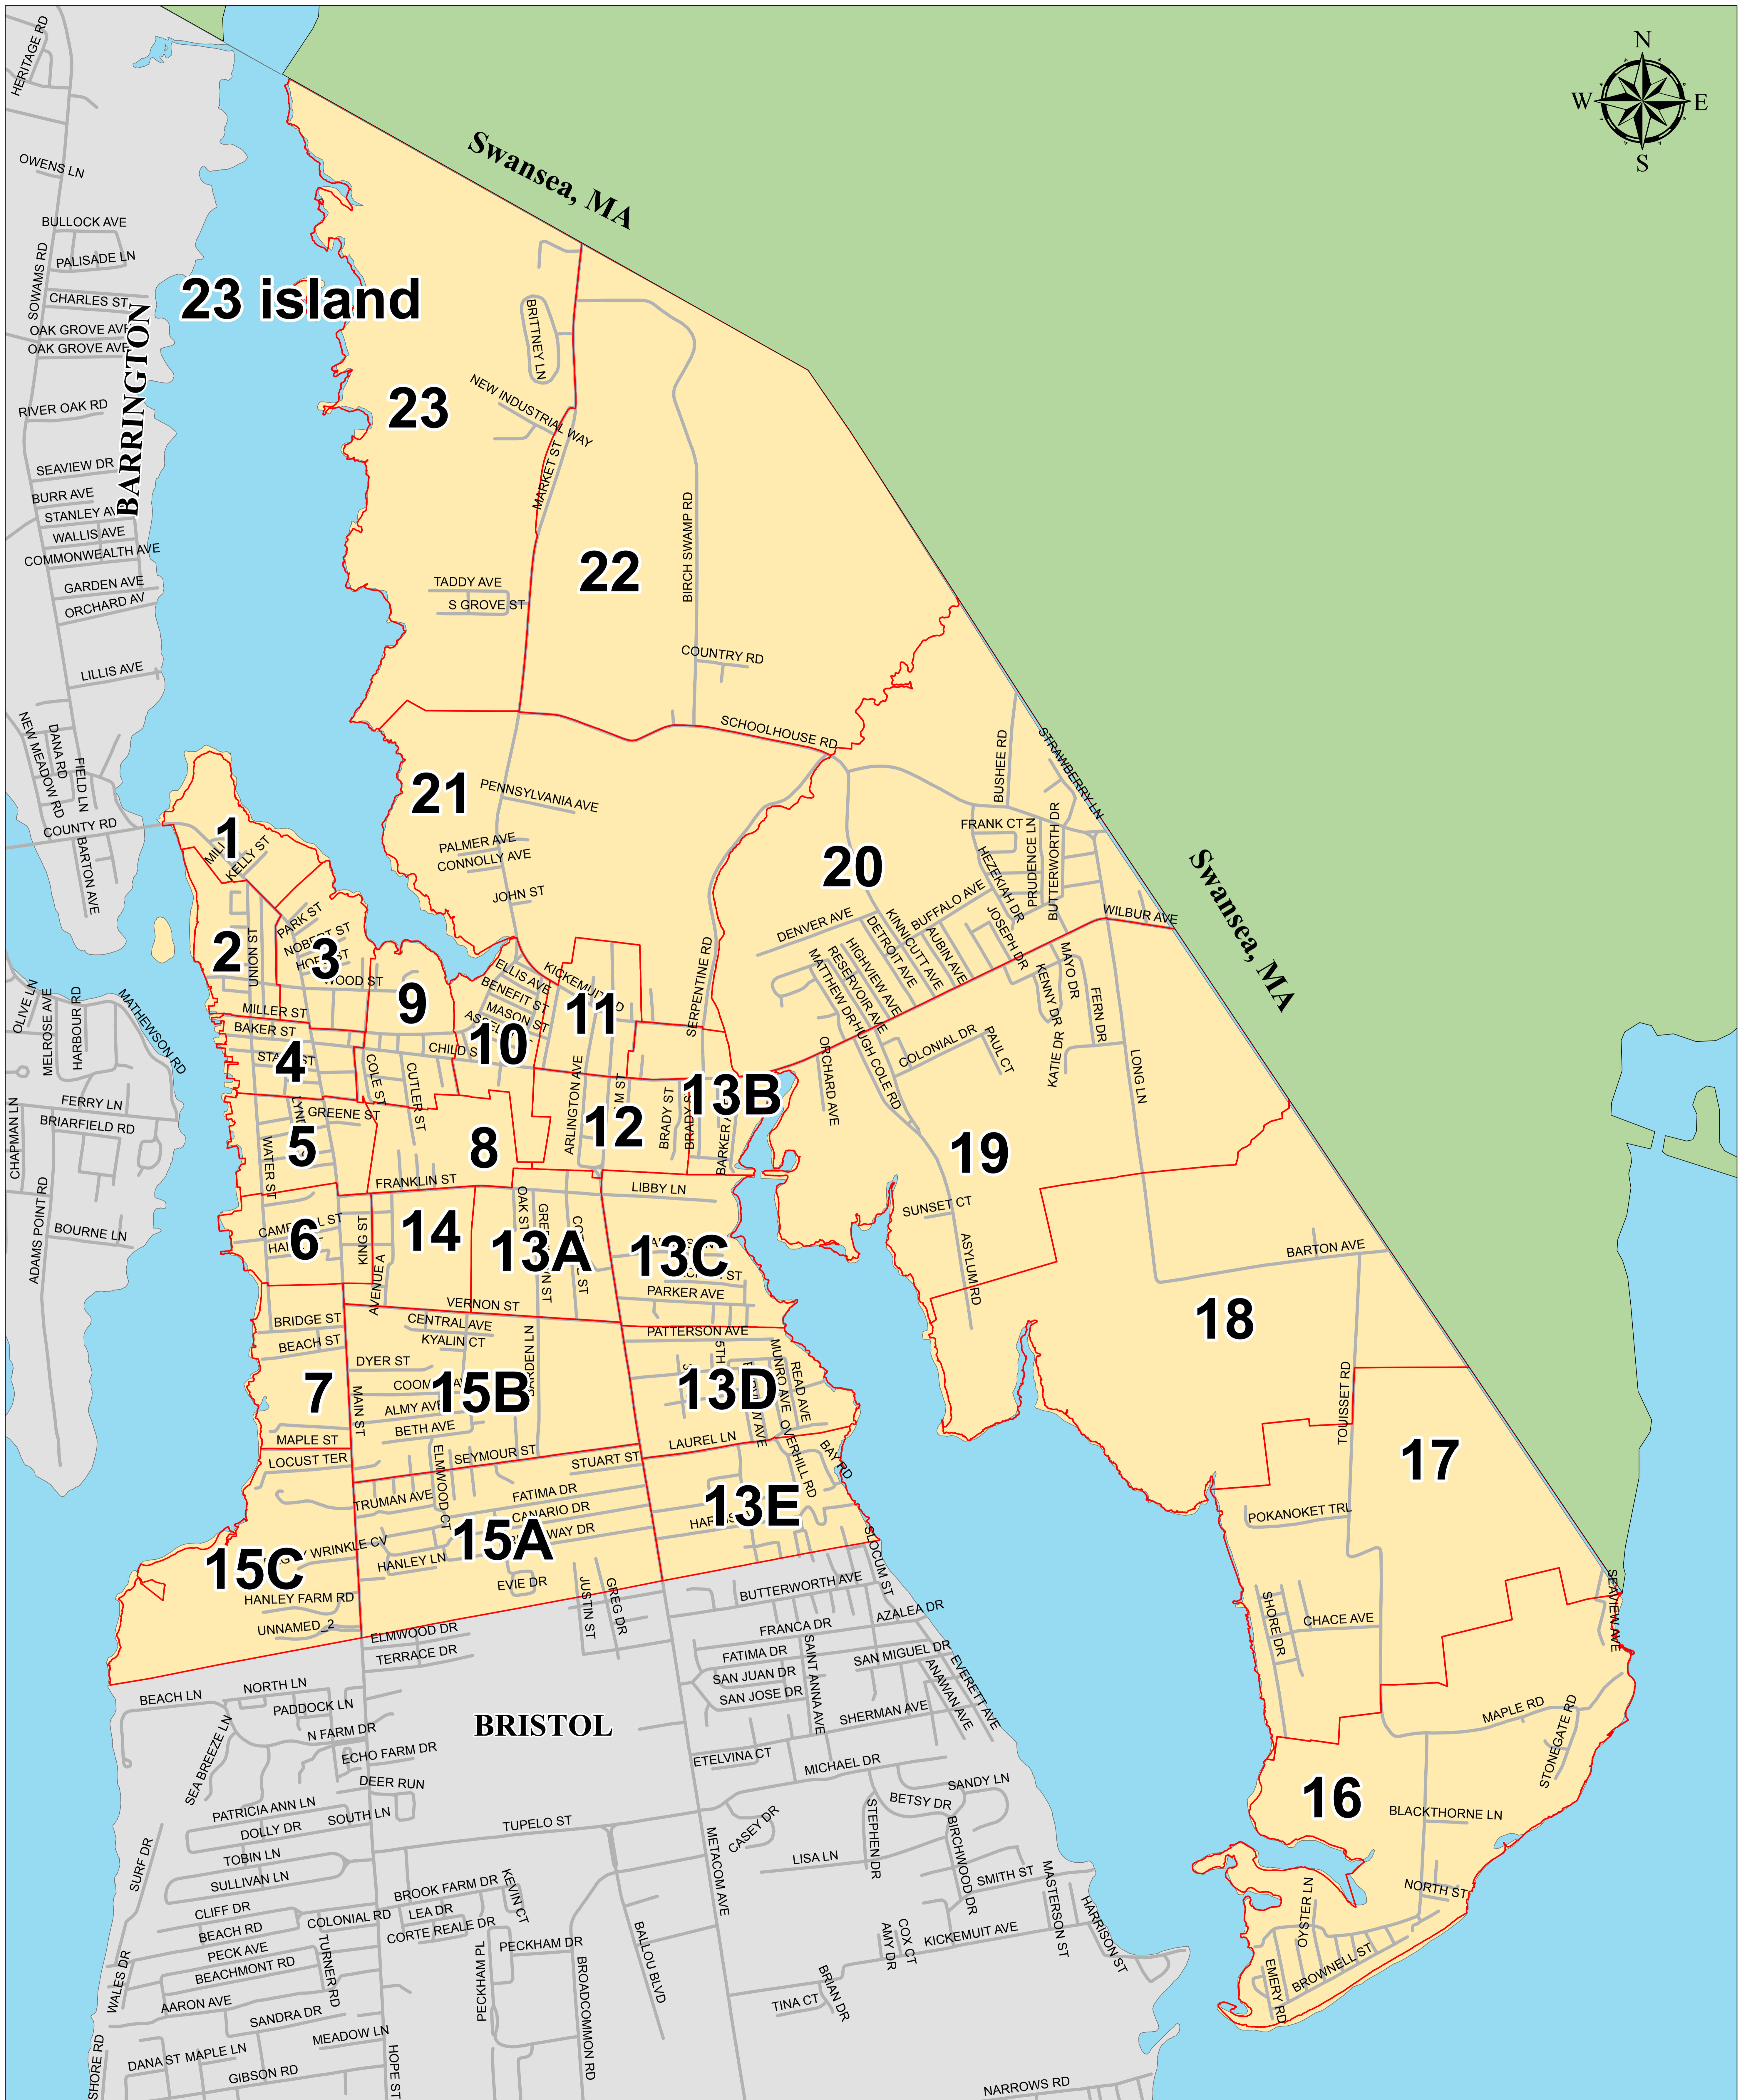

TOWN OF WARREN, RI

ASSESSOR'S PLAT MAP INDEX

www.mainstreetgis.com

1:8,000

Feet

5,000

10,000

Date of Revision: 07/01/2010

1 inch = 0.13 miles

Miles

0.5

1

Basemap Data Source: