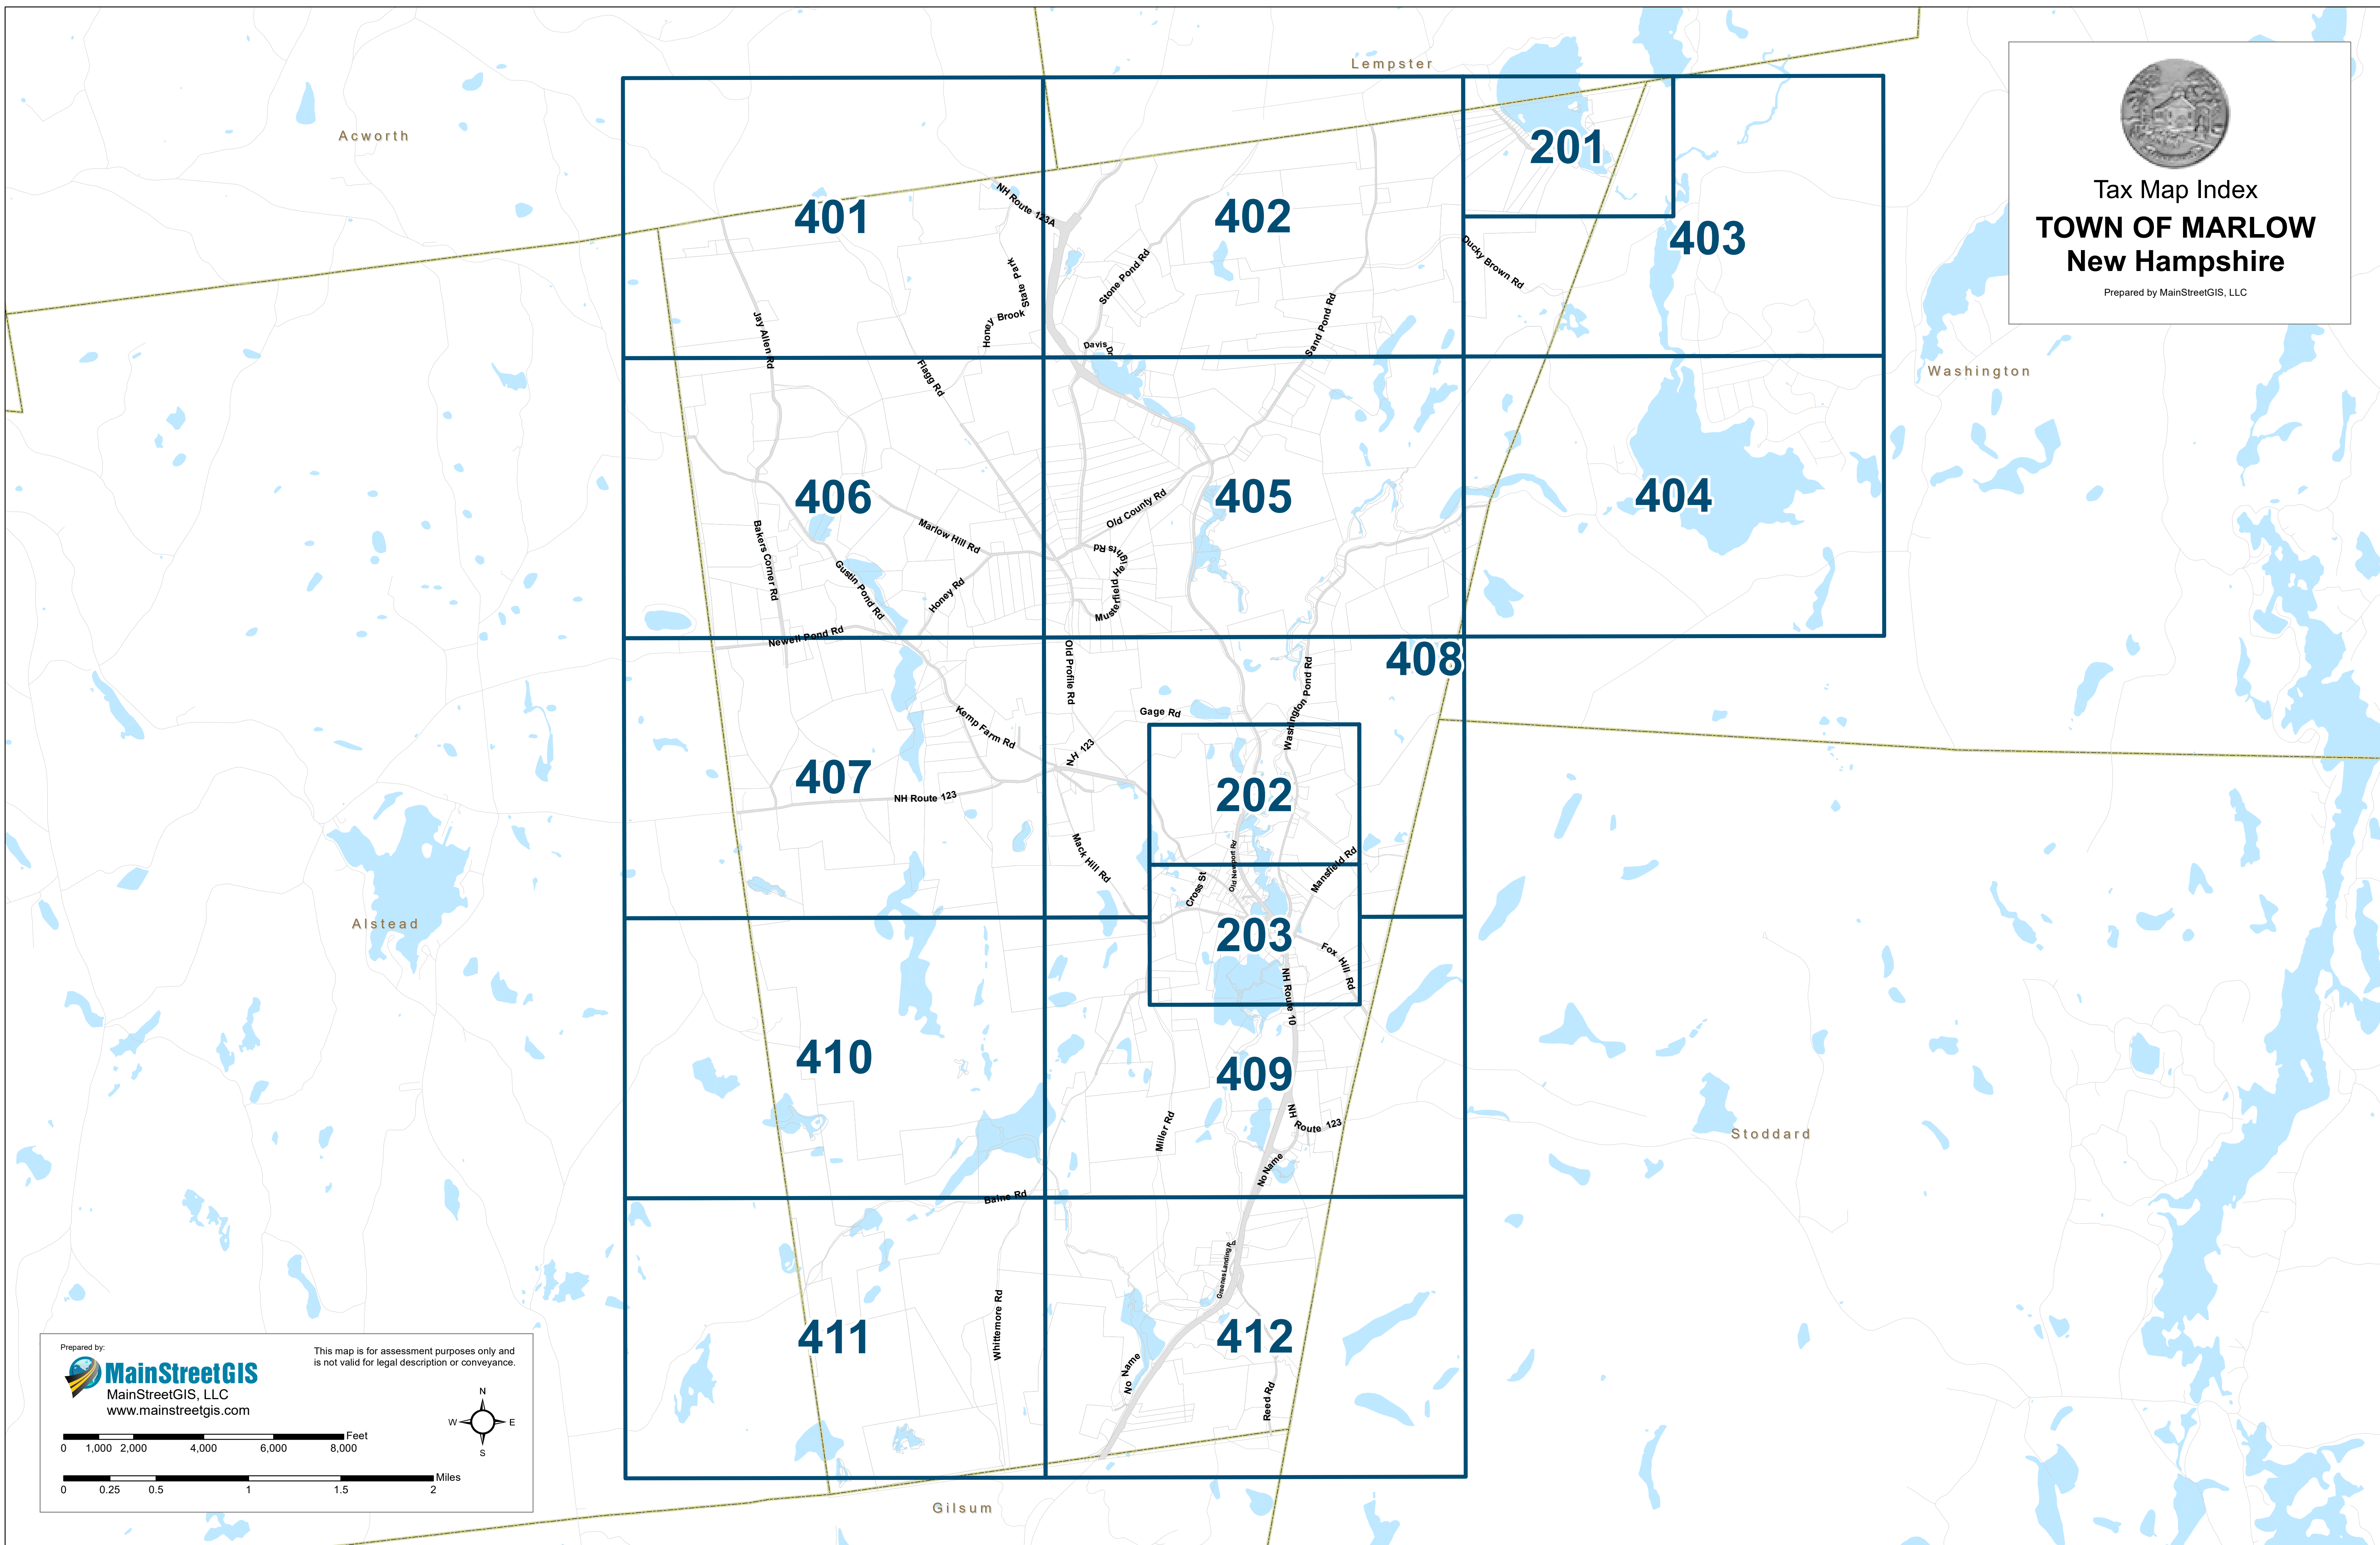

Tax Map Index
TOWN OF MARLOW
New Hampshire

Prepared by MainStreetGIS, LLC

Prepared by:
 MainStreetGIS, LLC
www.mainstreetgis.com

This map is for assessment purposes only and is not valid for legal description or conveyance.

0 1,000 2,000 4,000 6,000 8,000 Feet
0 0.25 0.5 1 1.5 2 Miles